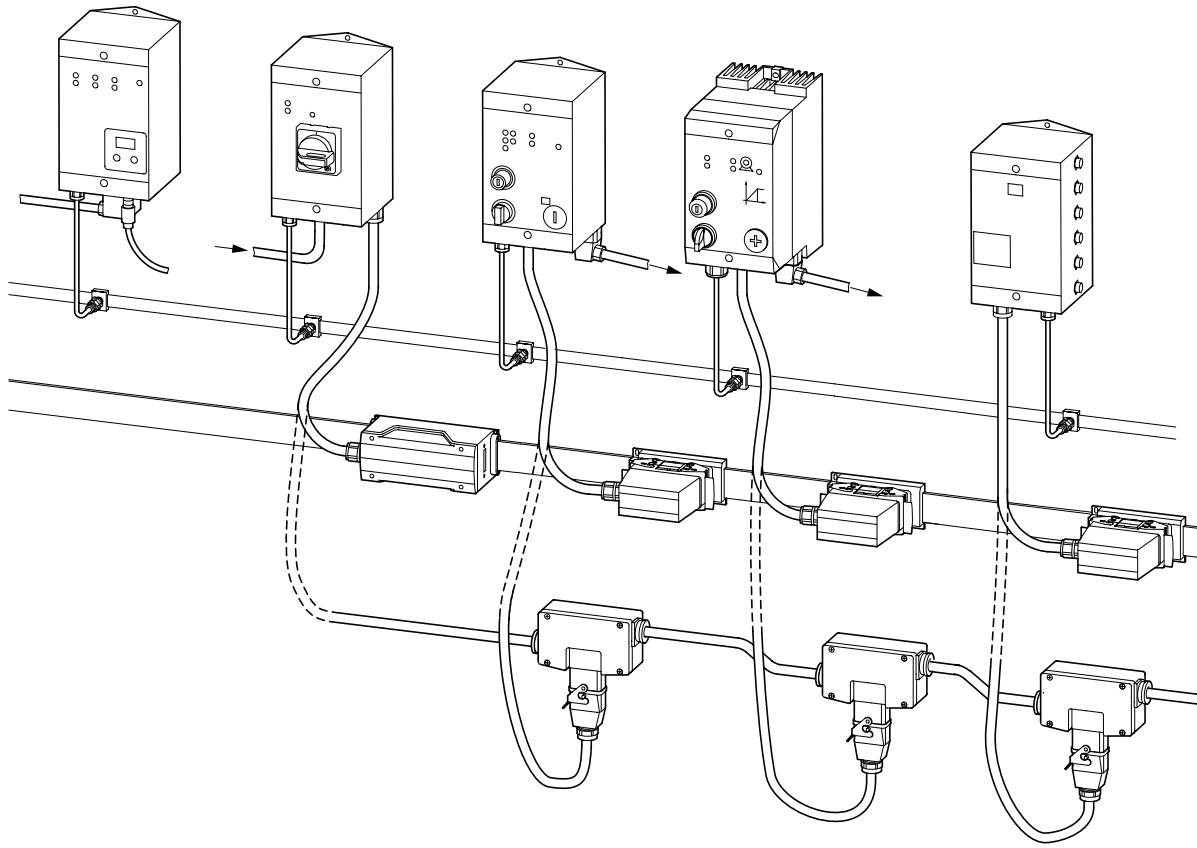

Contents
Rapid Link Switching and Installation System

Rapid Link

Description	Page
Motor starter	
Motor Control Unit RA-MO...	6
Speed controller	
Speed Control Unit RA-SP...	8
Main switch	
Disconnect Control Unit RA-DI...	11
Remote control unit	
Logic Control Unit RA-LO...	11
Interface	
Interface Control Unit RA-IN...	12
Engineering	13
Accessories	
RA-SP... Speed Control Unit	10
Power bus with flexible busbar RA-C1...	14
Power bus with round cable RA-C2...	14
AS-Interface	15
Other accessories	15
Technical data	
Rapid Link Units	16
Dimensions	21